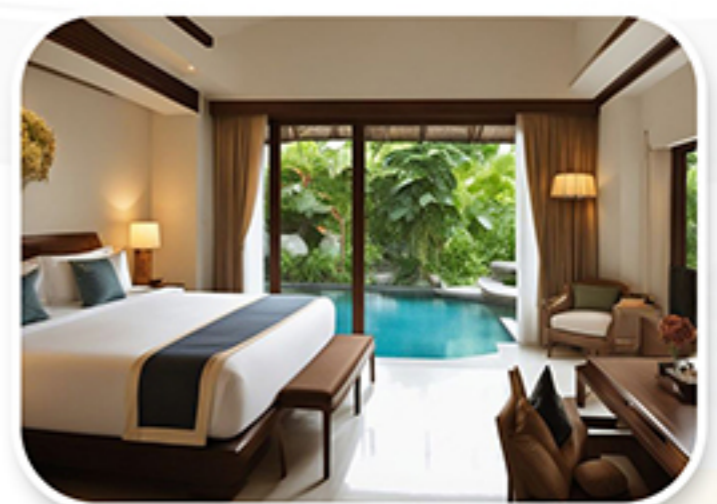

Solo Suite

SITE
AREA
266
SQYDS

SLAB
AREA
1100
SQFT

Family Duo Suite

SITE
AREA
266
SQYDS

SLAB
AREA
1500
SQFT

Experience Coastal Luxury & Serene Living

Welcome to **Pearl Shores**, a premium DTCP-approved gated plotted development designed for those who desire a tranquil yet modern lifestyle. Set in a picturesque location near Chirala, it offers a perfect blend of nature, luxury, and wellness.